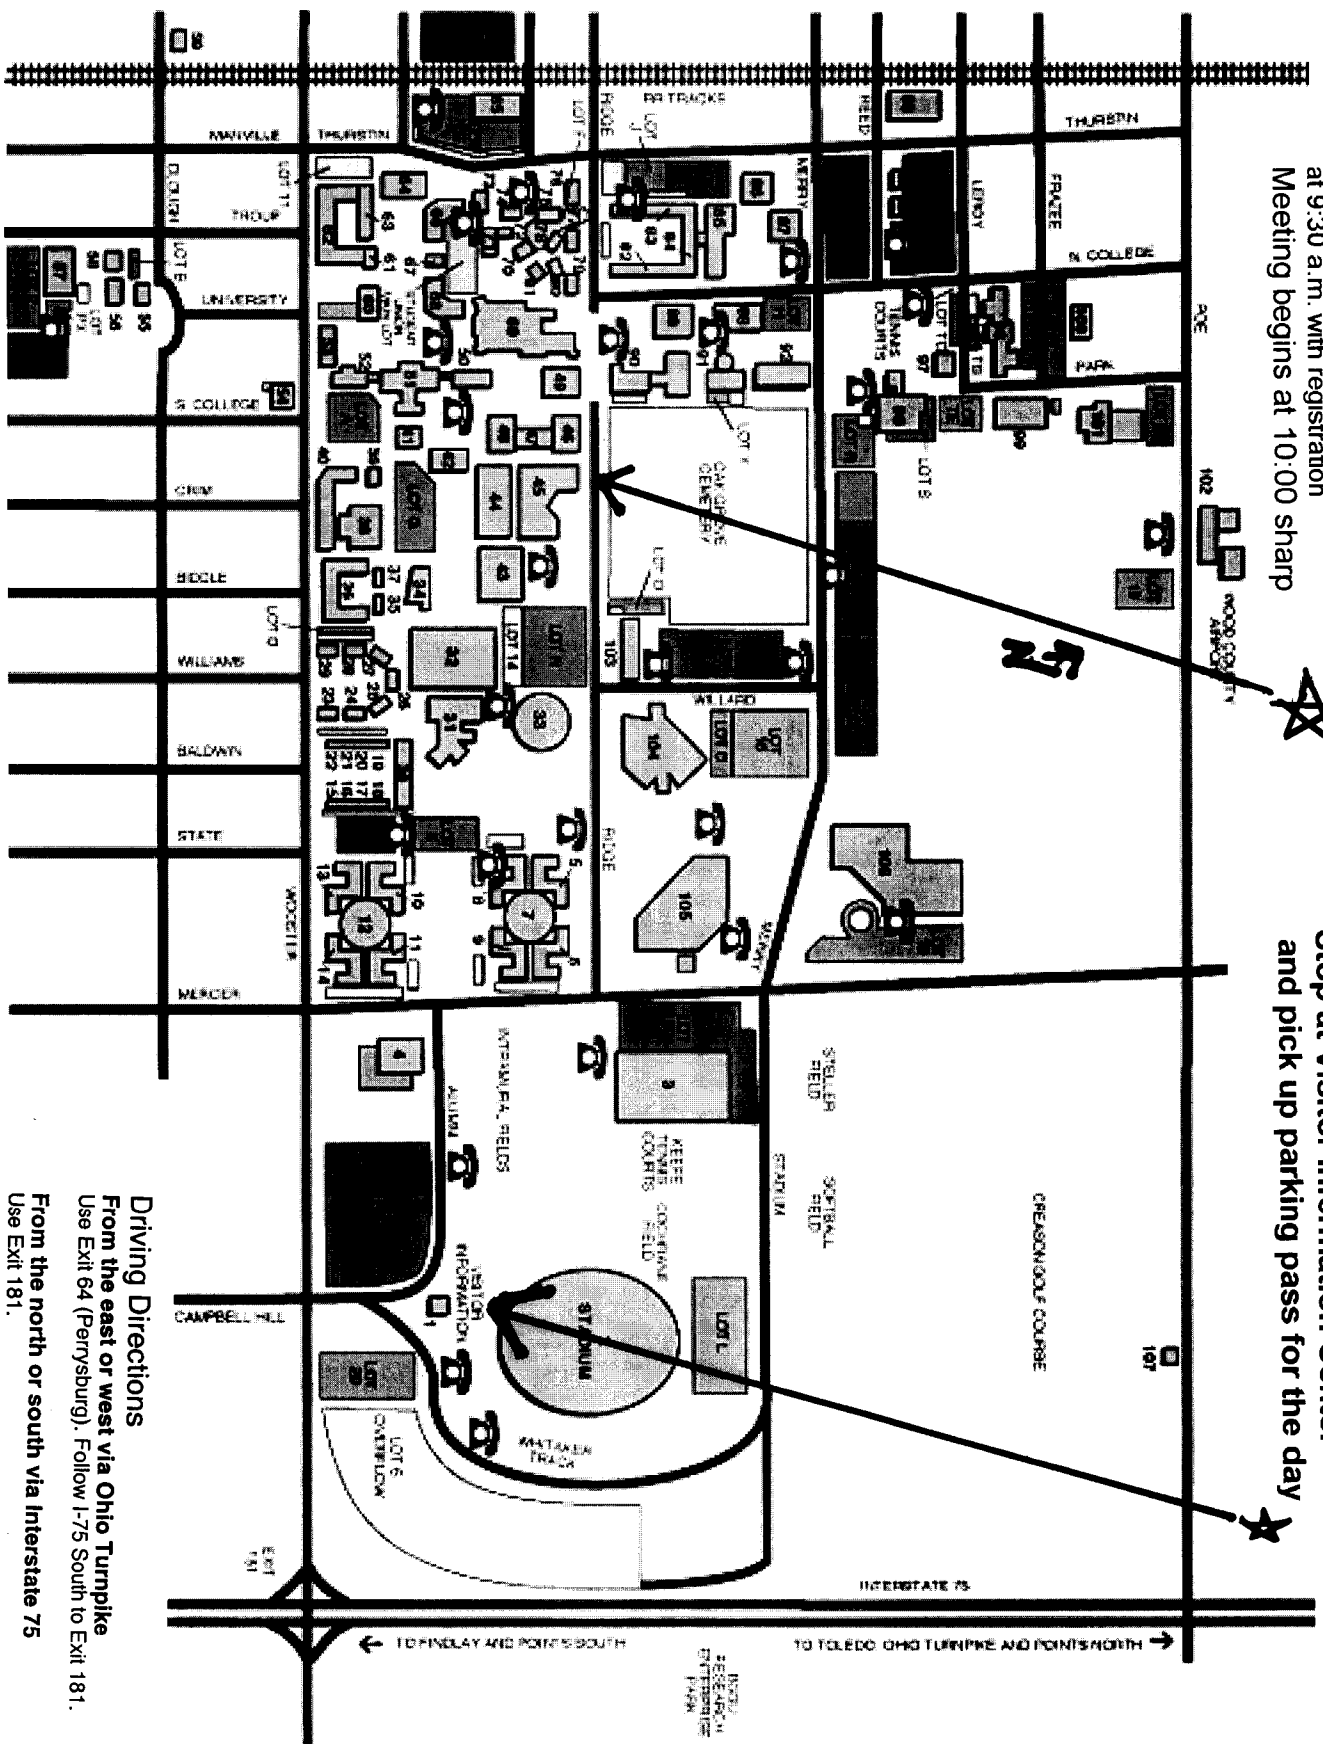

**Meet in Room 101 A Oiscamp Hall
(Building 45)**

Coffee and morning refreshments available
at 9:30 a.m. with registration
Meeting begins at 10:00 sharp

Attention all participants!

Stop at Visitor Information Center
and pick up parking pass for the day

Driving Directions

From the east or west via Ohio Turnpike
Use Exit 64 (Perrysburg). Follow I-75 South to Exit 181.

From the north or south via Interstate 75
Use Exit 181.

From the east or west via U.S. Route 6
Stay on U.S. 6. At the I-75 Interchange, follow I-75 north to the next exit
(Exit 181).